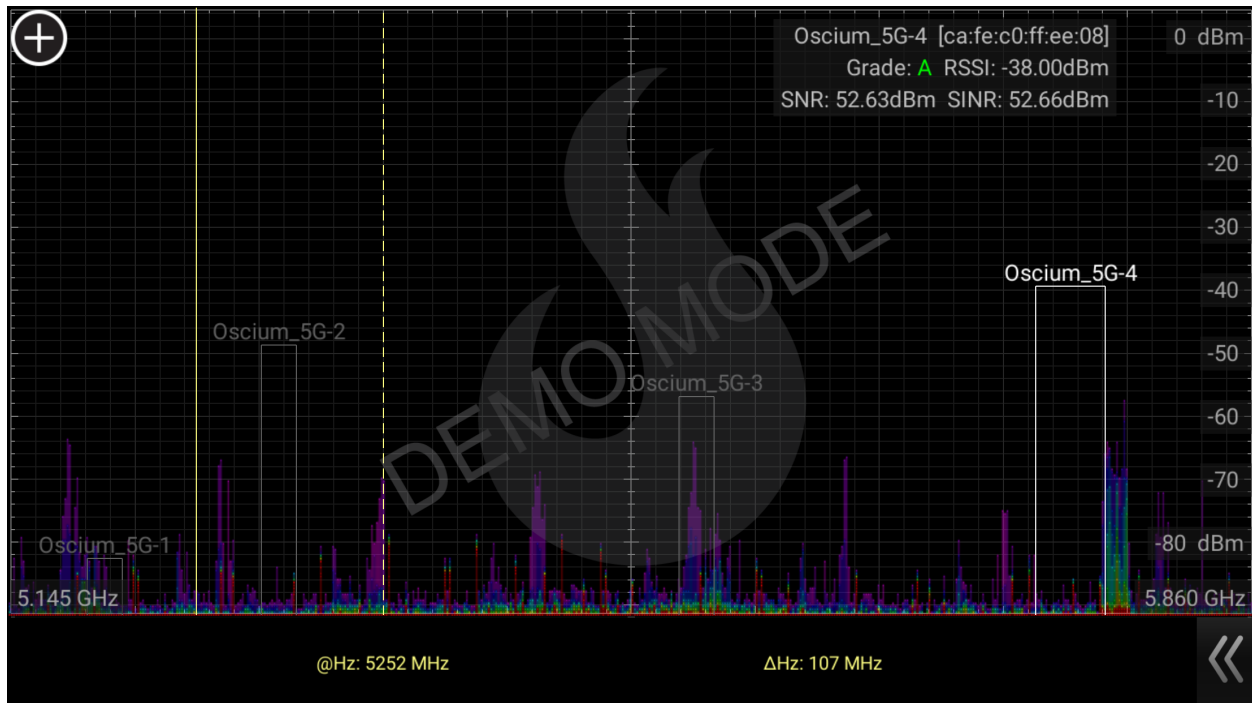

# A

SSID: Oscium\_5G-4 [ca:fe:c0:ff:ee:08]

RSSI: -38.0 dBm (Strong)

SNR: 52.6 dBm

SINR: 52.7 dBm

Utilization Grade: A (100%)

Channel: 151 (5.755 GHz)

Band: 5 GHz

Co-channel Interference: 0

Adjacent channels: 0

Max data rate: 54.0 Mbps

Screenshot:

Account: a a fa ,a §a fa fl a /a /a ,a ,,

Address: æ-ä'

Created: 11/15/2018 4:40:14 PM